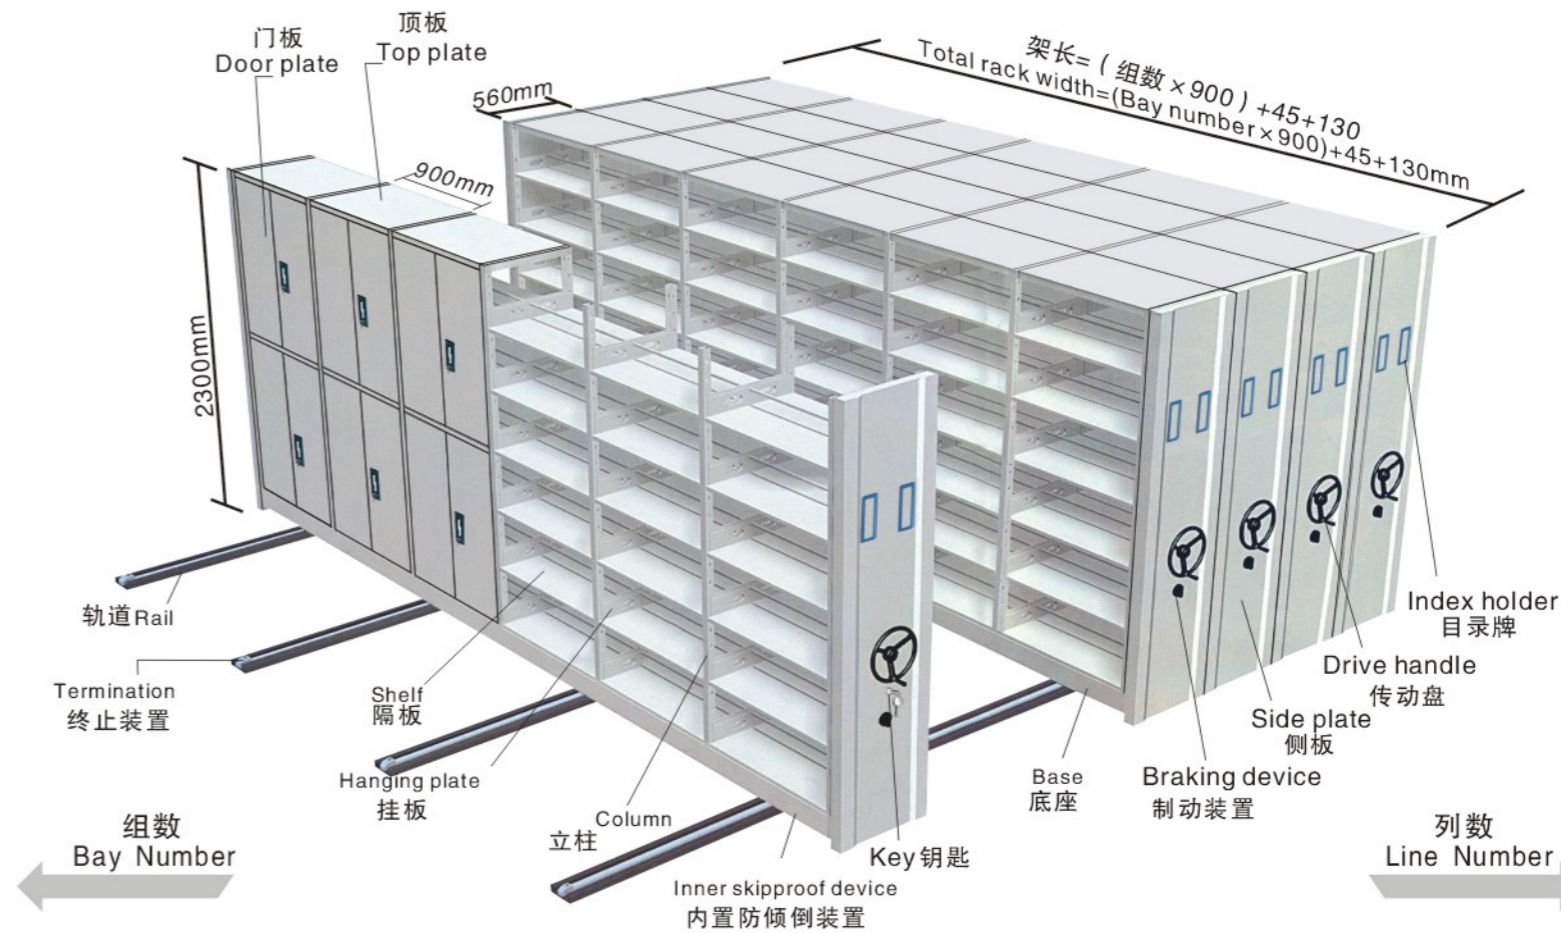

PW-01
Size:H1870×W900×D500mm

PW-02
Size:H1800×W1200×D450mm

PW-03
Size:H1800×W1200×D450mm

PW-04
Size:H1870×W1575×D450mm

PW-05
Size:H1870×W1575×D450mm

PW-06
Size:H1870×W1180×D450mm

PW-07
Size:H1870×W1180×D450mm

PW-08
Size:H1870×W1180×D450mm

Mass Shelf Series

MA-106

Chromeplated handle and central lock

Cranking bar

Luxury metal lock

Interior structure

Solid rail