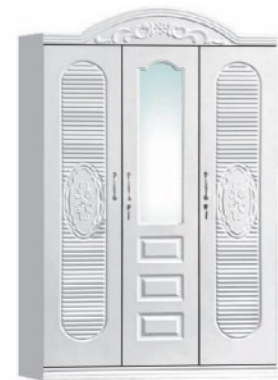

PW-01
Size:H1870×W900×D500mm

PW-02
Size:H1800×W1200×D450mm

PW-03
Size:H1800×W1200×D450mm

PW-04
Size:H1870×W1575×D450mm

PW-05
Size:H1870×W1575×D450mm

PW-06
Size:H1870×W1180×D450mm

PW-07
Size:H1870×W1180×D450mm

PW-08
Size:H1870×W1180×D450mm

Mass Shelf Series

MA-106

Chromeplated handle and central lock

Cranking bar

Luxury metal lock

Interior structure

Solid rail