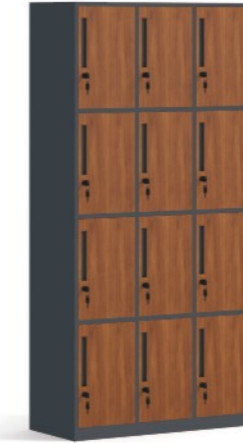

CL-008
Size:H1850 x W900 x D400mm

CL-009
Size:H1850 x W970 x D500mm

CL-010
Size:H1850 x W380 x D500mm

CL-011
Size:H1850 x W380 x D500mm

CL-012
Size:H1850 x W380 x D500mm

CL-013
Size:H1850 x W900 x D500mm

CL-014
Size:H1850 x W900 x D500mm

CL-015
Size:H1850 x W900 x D500mm

CL-016
Size:H1850 x W900 x D500mm

CL-017
Size:H1850 x W900 x D400mm

N-004
Size:H690 x W280 x D430mm

Office table Series

OD-01
Size:L1000 x W600 x H750mm

OD-02
Size:L1200 x W600 x H750mm