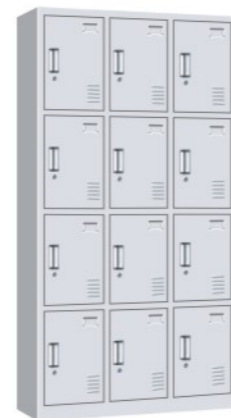

FC-25
Size:W452 x D620 x H1331mm

FC-26
Size:W452 x D620 x H1331mm

FC-27
Size:W452 x D620 x H1331mm

FC-28
Size:W452 x D620 x H1331mm

FC-29
Size:W452 x D620 x H1331mm

FC-030
Size:W900 x D450 x H731mm

FC-031
Size:W900 x D450 x H1031mm

FC-032
Size:W900 x D450 x H1331mm

FC-033
Size:W900 x D450 x H731mm

FC-034
Size:W900 x D450 x H1031mm

FC-035
Size:W900 x D450 x H1331mm

Locker Series

东之信家具
Dongzhixin office furniture

CL-01
Size:W380×D450×H1850mm

CL-02
Size:W380×D450×H1850mm

CL-03
Size:W380×D450×H1850mm

CL-04
Size:W380×D450×H1850mm

CL-05
Size:W380×D450×H1850mm

CL-06
Size:W380×D450×H1850mm

CL-07
Size:W380×D450×H1850mm

CL-08
Size:W380×D450×H1850mm

Locker Series

CL-09
Size: W900 × D450 × H1850mm

CL-10
Size: W900 × D450 × H1850mm

CL-11
Size: W900 × D450 × H1850mm

CL-15
Size: W900 × D400 × H1850mm

CL-16
Size: W900 × D400 × H1850mm

CL-17
Size: W900 × D400 × H1850mm

CL-12
Size: W900 × D450 × H1850mm